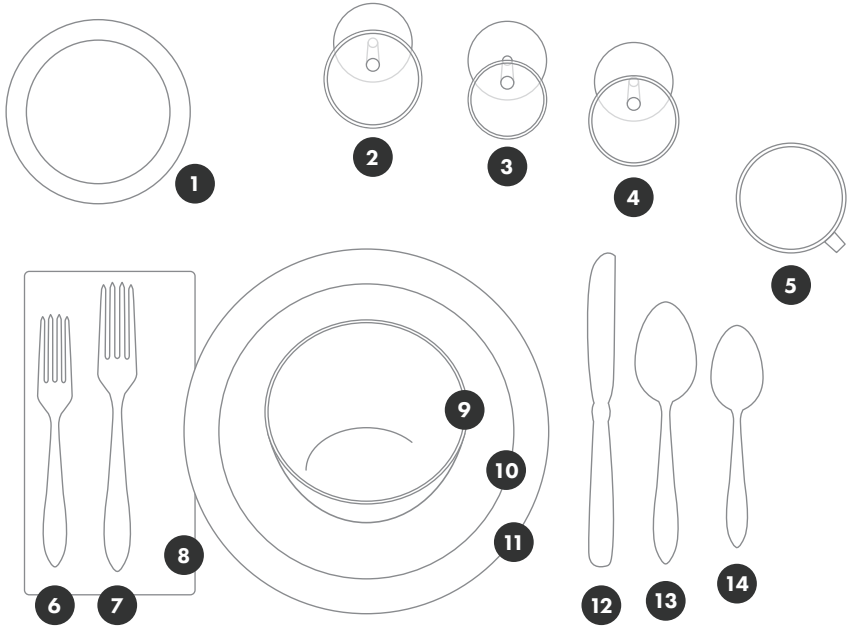

SIMON PEARCE

CREATE YOUR Perfect Place Setting

- 1 — Appetizer Plate
- 2 — Red Wine Glass
- 3 — White Wine Glass
- 4 — Water Glass
- 5 — Mug
- 6 — Salad Fork
- 7 — Dinner Fork

- 8 — Napkin
- 9 — Bowl
- 10 — Side Plate
- 11 — Dinner Plate
- 12 — Dinner Knife
- 13 — Soup Spoon
- 14 — Teaspoon